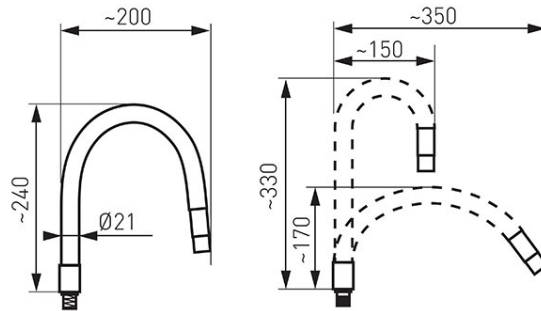

Code: W

Elastico - flexible spout for sink mixers

<https://www.ferrocompany.com/product-5494-W.html>Individual packaging: **1, package with bar code allowing for retail sale**Collective packaginig: **100**

- flexible spout for sink mixers: ALGEO SQUARE, LUGIO, RATIO, ZUMBA
- flexible spout
- shape according to need
- variable spout reach from 150 mm to 350 mm
- variable spout height from 280 mm to 440 mm
- M22x1 flow regulator
- mounted by means of an Allen key
- triple sealing with O-ring gaskets