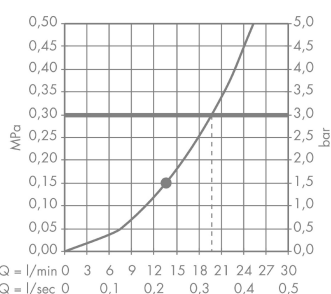

Raindance

Raindance S 300 Air 1jet overhead shower with ceiling connector 100 mm

Surfaces: **chrome** Article Number: **27494000**

Description

product features

- shower head size: 300 mm
- spray type: RainAir
- flow rate RainAir spray (at 0.3 MPa): 19 l/min
- fully chrome-plated spray disc
- material spray disc: metal
- ceiling connection length: 100 mm
- installation type: ceiling
- connection thread G 1/2
- connection dimension: DN15

Technology

Product image

Scale drawing

Flowchart

The consumption was measured in combination with the appropriate fittings (thermostat/mixer/in-wall valve) to reflect actual application in practice.