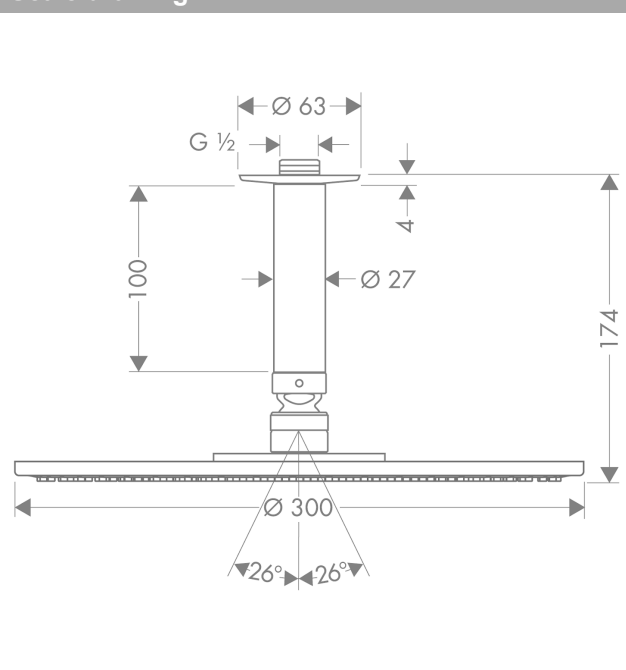

Raindance

Raindance S 300 Air 1jet overhead shower with ceiling connector 100 mm

Surfaces: **chrome** Article Number: **27494000**

Description

product features

- shower head size: 300 mm
- spray type: RainAir
- flow rate RainAir spray (at 0.3 MPa): 19 l/min
- fully chrome-plated spray disc
- material spray disc: metal
- ceiling connection length: 100 mm
- installation type: ceiling
- connection thread G 1/2
- connection dimension: DN15

Technology

Product image

Scale drawing

Flowchart

The consumption was measured in combination with the appropriate fittings (thermostat/mixer/in-wall valve) to reflect actual application in practice.