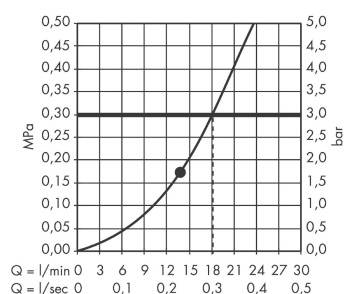

Raindance

Raindance S 300 Air 1jet overhead shower with shower arm 390 mm

Surfaces: **chrome** Article Number: **27493000**

Description

product features

- shower head size: 300 mm
- shower arm length: 390 mm
- spray type: RainAir
- flow rate RainAir spray (at 0.3 MPa): 18 l/min
- fully chrome-plated spray disc
- material spray disc: metal
- installation type: wall
- connection thread G ½
- connection dimension: DN15

Technology

Product image

Scale drawing

Flowchart

The consumption was measured in combination with the appropriate fittings (thermostat/mixer/in-wall valve) to reflect actual application in practice.