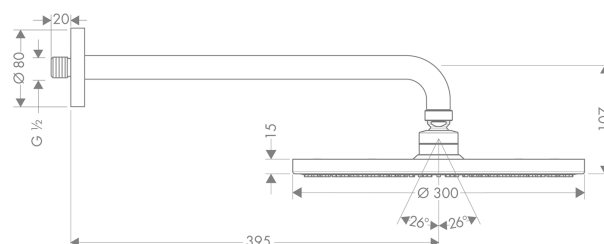

Raindance

Raindance S 300 Air 1jet overhead shower with shower arm 390 mm

Surfaces: **chrome** Article Number: **27493000**

Description

product features

- shower head size: 300 mm
- shower arm length: 390 mm
- spray type: RainAir
- flow rate RainAir spray (at 0.3 MPa): 18 l/min
- fully chrome-plated spray disc
- material spray disc: metal
- installation type: wall
- connection thread G ½
- connection dimension: DN15

Technology

Product image

Scale drawing

Flowchart

The consumption was measured in combination with the appropriate fittings (thermostat/mixer/in-wall valve) to reflect actual application in practice.