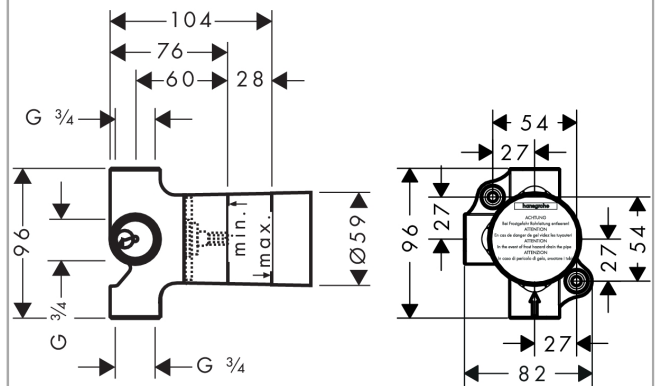

Basic set for Trio shut-off/ diverter valve for concealed installation

Surfaces: n.a. Article Number: 15981180

Description

product features

- scope of supply: ceramic cartridge, seal
- 2 outlets
- simultaneous utilization by 2 outlets
- suitable for all Trio finish sets
- flow rate: 65 l/min
- connection dimension: DN20

Optional Accessoires

- Extension set 25 mm (#96370XXX)

Product image

Scale drawing

Flowchart