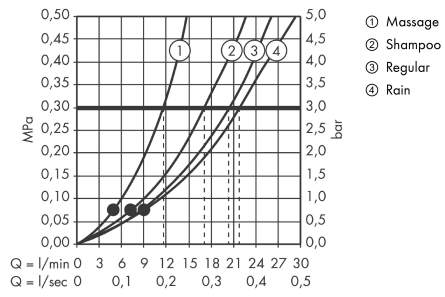

Croma 100

Croma 100 Vario overhead shower

Surfaces: **chrome** Article Number: **27441000**

Description

product features

- shower head size: 100 mm
- spray type: Massage spray, Shampoo spray, Normal spray, Rain
- flow rate Rain spray (at 0.3 MPa): 22 l/min
- flow rate shampoo spray (at 0.3 MPa): 17 l/min
- flow rate normal spray (at 0.3 MPa): 20 l/min
- flow rate massage spray (at 0.3 MPa): 11 l/min
- spray type alternation: adjustment with shift on overhead shower
- grey spray disc
- material spray disc: plastic
- installation type: ceiling or wall
- connection thread G ½
- connection dimension: DN15

Optional Accessoires

- Shower arm 128 mm (#27411XXX)

Technology

Product image

Scale drawing

Croma 100

Croma 100 Vario overhead shower

Surfaces: **chrome** Article Number: **27441000**

Flowchart

The consumption was measured in combination with the appropriate fittings (thermostat/mixer/in-wall valve) to reflect actual application in practice.