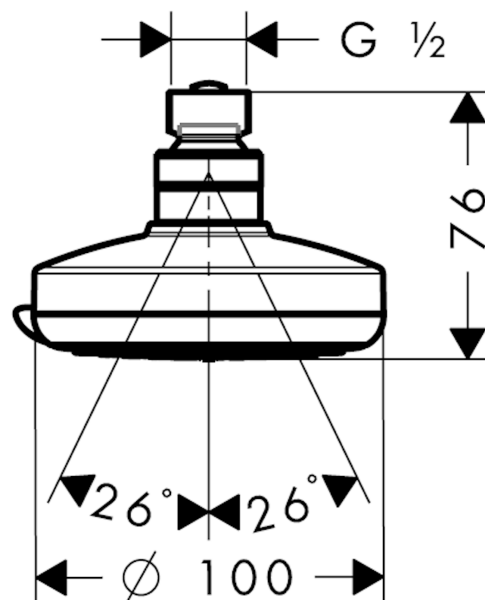

Croma 100

Croma 100 Vario overhead shower

Surfaces: **chrome** Article Number: **27441000**

Description

product features

- shower head size: 100 mm
- spray type: Massage spray, Shampoo spray, Normal spray, Rain
- flow rate Rain spray (at 0.3 MPa): 22 l/min
- flow rate shampoo spray (at 0.3 MPa): 17 l/min
- flow rate normal spray (at 0.3 MPa): 20 l/min
- flow rate massage spray (at 0.3 MPa): 11 l/min
- spray type alternation: adjustment with shift on overhead shower
- grey spray disc
- material spray disc: plastic
- installation type: ceiling or wall
- connection thread G ½
- connection dimension: DN15

Optional Accessoires

- Shower arm 128 mm (#27411XXX)

Technology

Product image

Scale drawing

Croma 100

Croma 100 Vario overhead shower

Surfaces: **chrome** Article Number: **27441000**

Flowchart

The consumption was measured in combination with the appropriate fittings (thermostat/mixer/in-wall valve) to reflect actual application in practice.