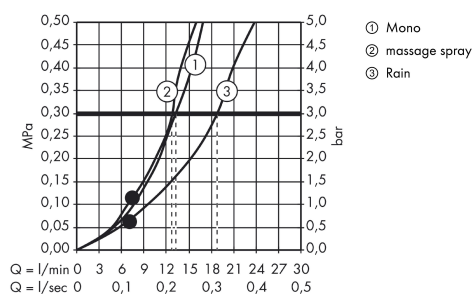

Flowchart

The consumption was measured in combination with the appropriate fittings (thermostat/mixer/in-wall valve) to reflect actual application in practice.