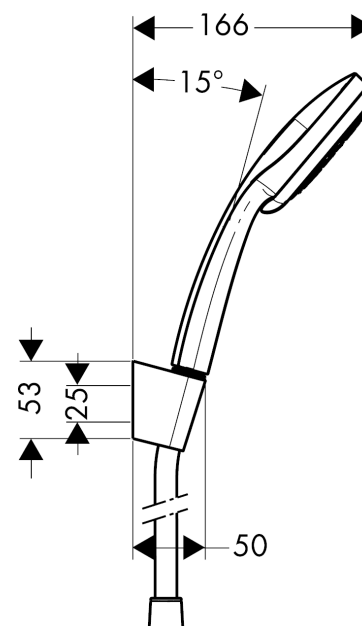

## Croma 100

Croma 100 Multi hand shower/ Porter'S shower holder set 1.60 m

Surfaces: **chrome** Article Number: **27595000**

#### product features

- spray type: Rain, Mono, Massage spray
- spray type adjustment by turning spray disc
- shower head size: 100 mm
- pivot connectors prevent hose from tangling
- maximum flow rate (at 0.3 MPa): 19 l/min

#### consists of

- Croma 100 Multi hand shower (#28536XXX)
- Porter'S shower holder (#28331XXX)
- Isiflex shower hose 1.60 m (#28276XXX)

### Scale drawing