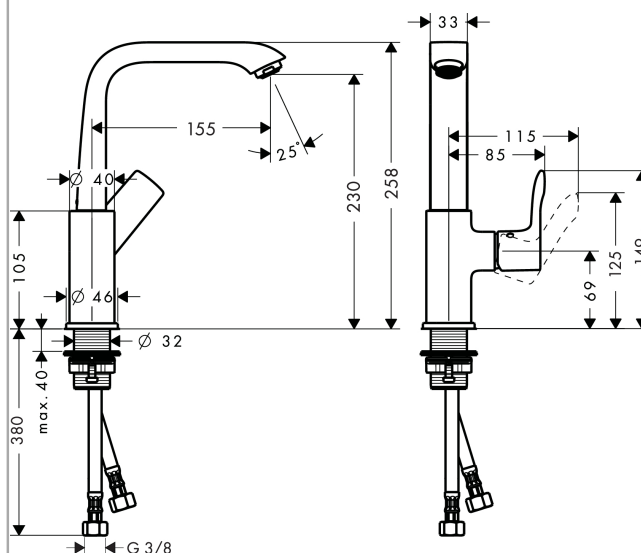

### Single lever basin mixer 230 with push-open waste set

Surfaces: **chrome** Article Number: **31187000**

##### product features

- ComfortZone 230
- projection 155 mm
- normal spray
- flow rate: 5 l/min
- ceramic cartridge
- temperature limitation adjustable
- push-open waste set G 1¼
- suitable for continuous flow water heaters
- swivel range 120°
- connection dimension: DN15

#### Scale drawing