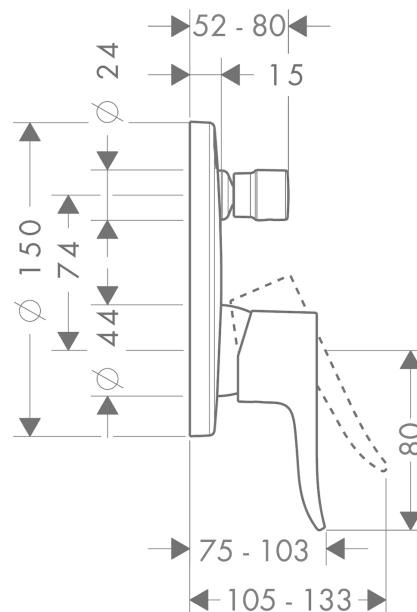

##### Mandatory Accessoires

- Basic set iBox universal (#01800XXX)
- iBox universal Basic with pre-mounted angle connection G1/2 (#01810XXX)

#### Scale drawing