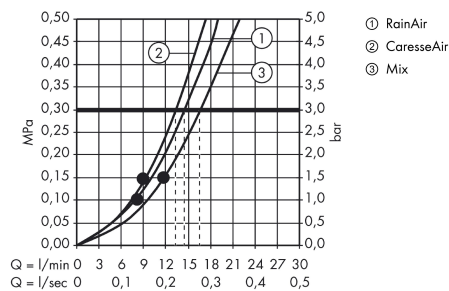

Raindance

Raindance Select S 150 3jet hand shower

Surfaces: **white/chrome** Article Number: **28587400**

Description

product features

- hand shower with 2-shell construction
- shower head size: 150 mm
- convenient diversion via Select button
- spray type: RainAir, CaresseAir, Mix
- maximum flow rate (at 0.3 MPa): 16 l/min
- with internal water conduction
- rinseable dirt filter
- connection thread G ½
- connection dimension: DN15
- suitable for continuous flow water heaters

Technology

Design awards

Product image

Scale drawing

Flowchart

The consumption was measured in combination with the appropriate fittings (thermostat/mixer/in-wall valve) to reflect actual application in practice.

The consumption was measured in combination with the appropriate fittings (thermostat/mixer/in-wall valve) to reflect actual application in practice.