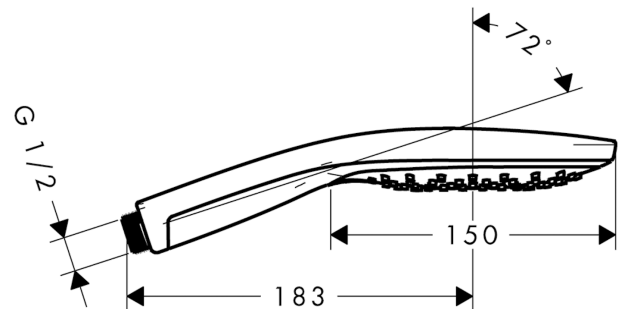

Raindance

Raindance Select S 150 3jet hand shower

Surfaces: **white/chrome** Article Number: **28587400**

Description

product features

- hand shower with 2-shell construction
- shower head size: 150 mm
- convenient diversion via Select button
- spray type: RainAir, CaresseAir, Mix
- maximum flow rate (at 0.3 MPa): 16 l/min
- with internal water conduction
- rinseable dirt filter
- connection thread G ½
- connection dimension: DN15
- suitable for continuous flow water heaters

Technology

Design awards

Product image

Scale drawing

Flowchart

The consumption was measured in combination with the appropriate fittings (thermostat/mixer/in-wall valve) to reflect actual application in practice.

The consumption was measured in combination with the appropriate fittings (thermostat/mixer/in-wall valve) to reflect actual application in practice.