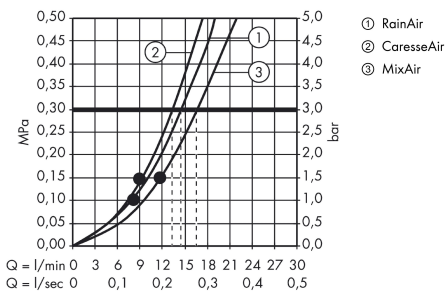

Raindance

Raindance Select S 150 3jet hand shower

Surfaces: **white/chrome** Article Number: **28587400**

Description

product features

- hand shower with 2-shell construction
- shower head size: 150 mm
- convenient diversion via Select button
- spray type: RainAir, CaresseAir, Mix
- maximum flow rate (at 0.3 MPa): 16 l/min
- with internal water conduction
- rinseable dirt filter
- connection thread G ½
- connection dimension: DN15
- suitable for continuous flow water heaters

Technology

Design awards

Product image

Scale drawing

Flowchart

The consumption was measured in combination with the appropriate fittings (thermostat/mixer/in-wall valve) to reflect actual application in practice.

The consumption was measured in combination with the appropriate fittings (thermostat/mixer/in-wall valve) to reflect actual application in practice.