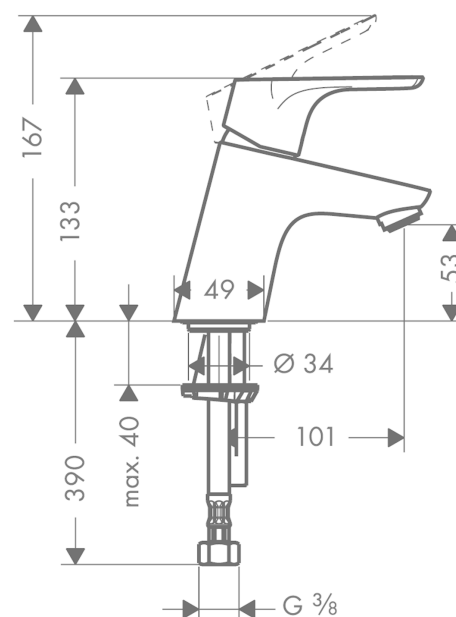

Focus

Single lever basin mixer 70 with push-open waste set

Surfaces: **chrome** Article Number: **31604000**

Description

product features

- ComfortZone 70
- projection 101 mm
- normal spray
- flow rate: 5 l/min
- ceramic cartridge
- temperature limitation adjustable
- push-open waste set G 1¼
- suitable for continuous flow water heaters
- connection dimension: DN15

Technology

Design awards

Product image

Scale drawing

Flowchart