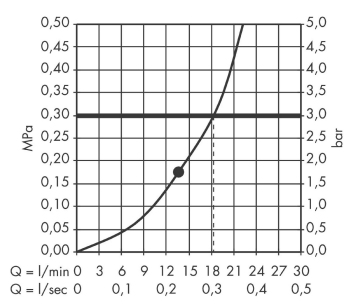

Flowchart

The consumption was measured in combination with the appropriate fittings (thermostat/mixer/in-wall valve) to reflect actual application in practice.