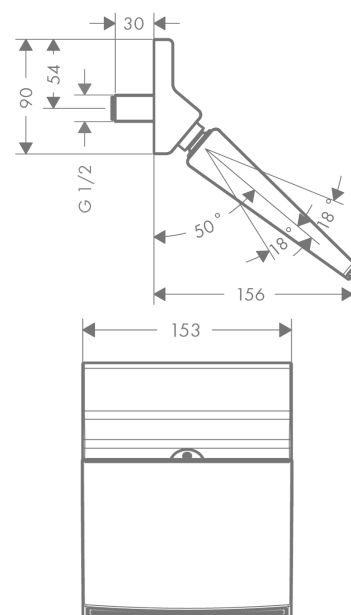

Raindance

Raindance Rainfall Stream 150 1jet overhead shower

Surfaces: **chrome** Article Number: **26443000**

Description

product features

- shower head size: 150 mm
- spray type: Stream
- flow rate RainStream spray (at 0.3 MPa): 18 l/min
- installation type: wall
- connection thread G 1/2
- connection dimension: DN15

Optional Accessoires

- Thermostatic mixer for concealed installation for 1 function (#15762XXX)

Technology

Design awards

Product image

Scale drawing

Flowchart

The consumption was measured in combination with the appropriate fittings (thermostat/mixer/in-wall valve) to reflect actual application in practice.