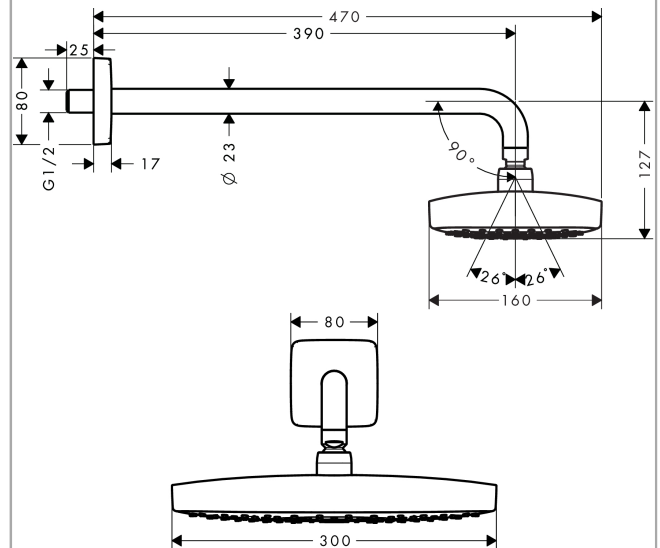

Raindance Select

Raindance Select E 300 2jet overhead shower with shower arm 390 mm

Surfaces: **white/chrome** Article Number: **27385400**

Description

product features

- shower head size: 300 x 160 mm
- shower arm length: 390 mm
- spray type: Rain, RainAir
- flow rate Rain spray (at 0.3 MPa): 15 l/min
- flow rate RainAir spray (at 0.3 MPa): 15 l/min
- spray type alternation: Select button on overhead shower
- spray disc surface in two variants: chrome or white
- material spray disc: metal
- spray disc removeable for cleaning
- installation type: wall
- connection thread G 1/2
- connection dimension: DN15

Technology

Product image

Scale drawing

Flowchart

The consumption was measured in combination with the appropriate fittings (thermostat/mixer/in-wall valve) to reflect actual application in practice.

Raindance Select

Raindance Select E 300 2jet overhead shower with shower arm 390 mm

Surfaces: white/chrome Article Number: 27385400

Installation examples