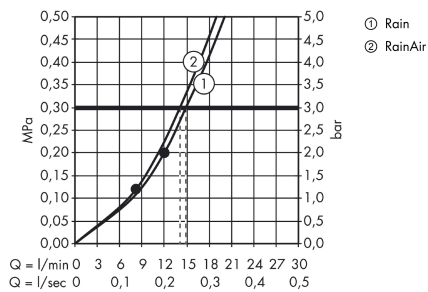

Raindance Select

Raindance Select E 300 2jet overhead shower with shower arm 390 mm

Surfaces: **white/chrome** Article Number: **27385400**

Description

product features

- shower head size: 300 x 160 mm
- shower arm length: 390 mm
- spray type: Rain, RainAir
- flow rate Rain spray (at 0.3 MPa): 15 l/min
- flow rate RainAir spray (at 0.3 MPa): 15 l/min
- spray type alternation: Select button on overhead shower
- spray disc surface in two variants: chrome or white
- material spray disc: metal
- spray disc removeable for cleaning
- installation type: wall
- connection thread G 1/2
- connection dimension: DN15

Technology

Product image

Scale drawing

Flowchart

The consumption was measured in combination with the appropriate fittings (thermostat/mixer/in-wall valve) to reflect actual application in practice.

Raindance Select