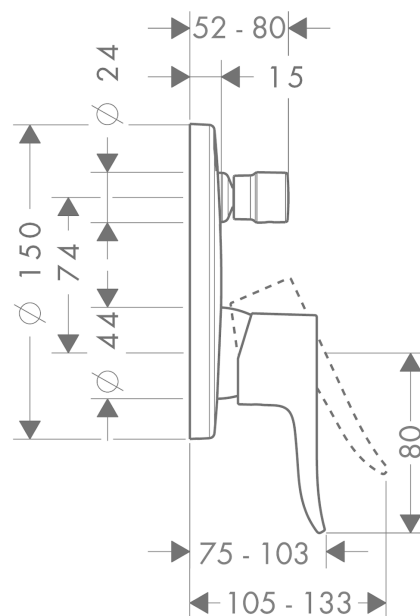

## Metris

Single lever bath mixer for concealed installation with integrated security combination according to EN1717

Surfaces: **chrome** Article Number: **31487000**

#### product features

- connection type: basic set
- ceramic cartridge
- temperature limitation adjustable
- with automatic resetting
- non-return valve
- with silencer
- scope of supply: handle, sleeve, escutcheon, diverter, mixing unit

#### Mandatory Accessoires

- Basic set iBox universal (#01800XXX)
- iBox universal Basic with pre-mounted angle connection G1/2 (#01810XXX)

### Scale drawing