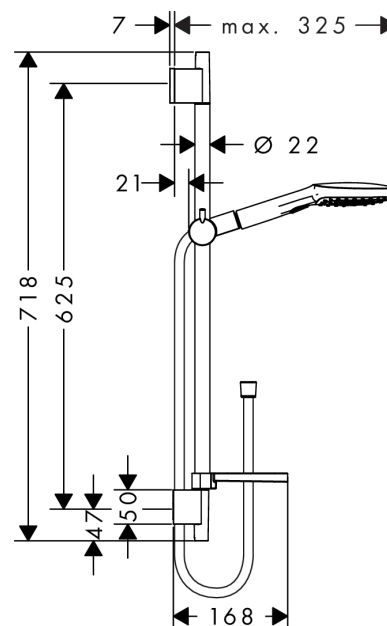

Raindance Select

Raindance Select E 120 3jet hand shower EcoSmart 9 l/min/ Unica'S Puro wall bar 0.65 m set

Surfaces: **white/chrome** Article Number: **26622400**

Description

product features

- spray type: Rain, RainAir, Massage spray
- convenient diversion via Select button
- shower head size: 120 mm
- pivot connectors prevent hose from tangling
- 90° position adjustable slider, pivots left and right, up and down
- maximum flow rate (at 0.3 MPa): 9 l/min
- wall bar spacer (grey)
- chrome-plated wall supports of plastic

consists of

- Raindance Select E 120 3jet hand shower EcoSmart 9 l/min (#26521XXX)
- Unica'S Puro wall bar 0.65 m (#28632XXX)
- Casetta'E soap dish (#26519XXX)
- Isiflex shower hose 1.60 m EcoSmart (#28271XXX)

Technology

Product image

Scale drawing

Raindance Select

Raindance Select E 120 3jet hand shower EcoSmart 9 l/min/ Unica'S Puro wall bar 0.65 m set

Surfaces: **white/chrome** Article Number: **26622400**

Flowchart

The consumption was measured in combination with the appropriate fittings (thermostat/mixer/in-wall valve) to reflect actual application in practice.

The consumption was measured in combination with the appropriate fittings (thermostat/mixer/in-wall valve) to reflect actual application in practice.