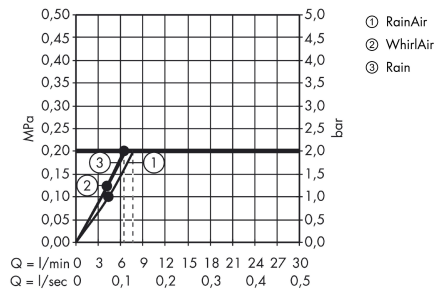

Raindance Select

Raindance Select E 120 3jet hand shower EcoSmart 9 l/min/ Unica'S Puro wall bar 0.65 m set

Surfaces: **white/chrome** Article Number: **26622400**

Description

product features

- spray type: Rain, RainAir, Massage spray
- convenient diversion via Select button
- shower head size: 120 mm
- pivot connectors prevent hose from tangling
- 90° position adjustable slider, pivots left and right, up and down
- maximum flow rate (at 0.3 MPa): 9 l/min
- wall bar spacer (grey)
- chrome-plated wall supports of plastic

Technology

Product image

Scale drawing

Raindance Select

Raindance Select E 120 3jet hand shower EcoSmart 9 l/min/ Unica'S Puro wall bar 0.65 m set

Surfaces: **white/chrome** Article Number: **26622400**

Flowchart

The consumption was measured in combination with the appropriate fittings (thermostat/mixer/in-wall valve) to reflect actual application in practice.

The consumption was measured in combination with the appropriate fittings (thermostat/mixer/in-wall valve) to reflect actual application in practice.