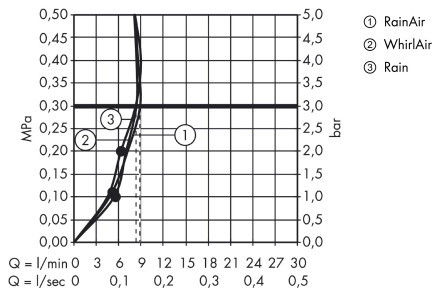

Raindance Select

Raindance Select E 120 3jet hand shower EcoSmart 9 l/min/ Unica'S Puro wall bar 0.65 m set

Surfaces: **white/chrome** Article Number: **26622400**

Description

product features

- spray type: Rain, RainAir, Massage spray
- convenient diversion via Select button
- shower head size: 120 mm
- pivot connectors prevent hose from tangling
- 90° position adjustable slider, pivots left and right, up and down
- maximum flow rate (at 0.3 MPa): 9 l/min
- wall bar spacer (grey)
- chrome-plated wall supports of plastic

Technology

Product image

Scale drawing

Raindance Select

Raindance Select E 120 3jet hand shower EcoSmart 9 l/min/ Unica'S Puro wall bar 0.65 m set

Surfaces: **white/chrome** Article Number: **26622400**

Flowchart

The consumption was measured in combination with the appropriate fittings (thermostat/mixer/in-wall valve) to reflect actual application in practice.

The consumption was measured in combination with the appropriate fittings (thermostat/mixer/in-wall valve) to reflect actual application in practice.