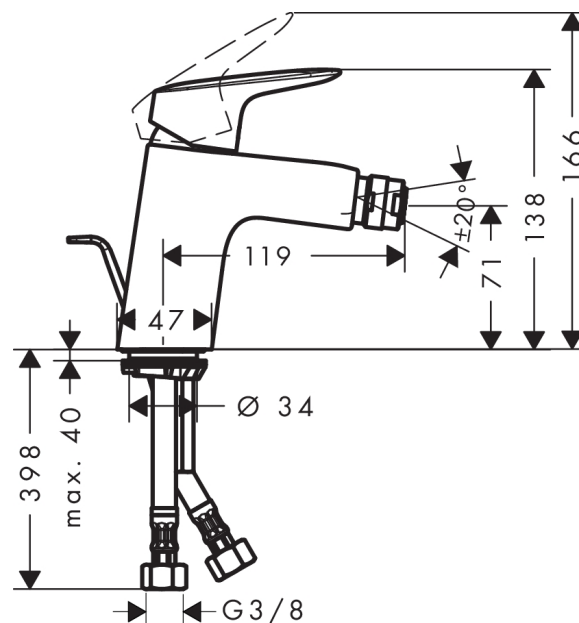

Logis

Single lever bidet mixer 70 with pop-up waste set

Surfaces: **chrome** Article Number: **71204000**

Description

product features

- aerator with ball pivot
- normal spray
- flow rate: 7.2 l/min
- ceramic cartridge
- temperature limitation adjustable
- pop-up waste set G 1¼
- suitable for continuous flow water heaters
- connection dimension: DN15

Technology

Product image

Scale drawing

Flowchart