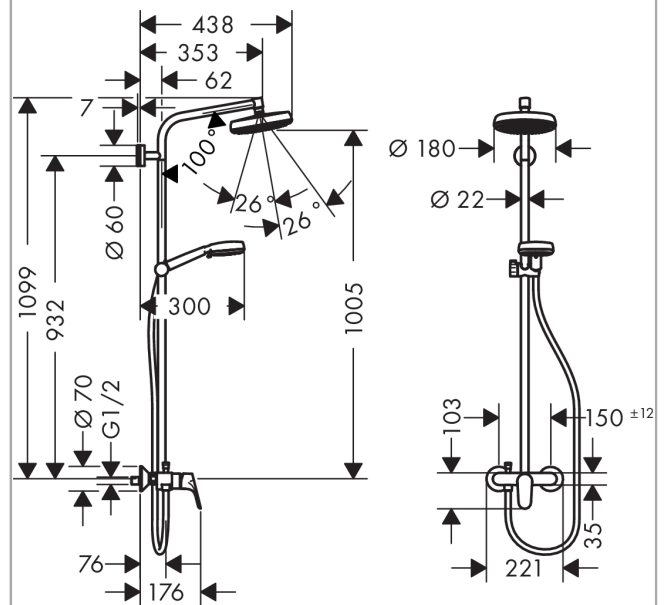

Crometta

Crometta 160 1jet Showerpipe with single lever mixer

Surfaces: **white/chrome** Article Number: **27266400**

Description

product features

- adjustable hot water limitation
- overhead shower Crometta 160
- shower head size: 160 mm
- overhead shower angle adjustable
- spray type: Rain
- flow rate Rain spray (at 0.3 MPa): 16 l/min
- shower arm length: 350 mm
- height-adjustable hand shower holder
- installation type: exposed installation
- connection dimension DN15
- connection thread G ½
- centre distance 150 ± 12 mm
- ceramic cartridge
- temperature limitation adjustable

consists of

- Crometta 160 1jet overhead shower (#26577XXX)
- Crometta 100 Vario hand shower (#26824XXX)
- Isiflex shower hose 1.60 m (#28276XXX)
- Wall bar spacer for Croma 100 Showerpipe (#95239XXX)

Technology

Product image

Scale drawing

Crometta

Crometta 160 1jet Showerpipe with single lever mixer

Surfaces: **white/chrome** Article Number: **27266400**

Flowchart