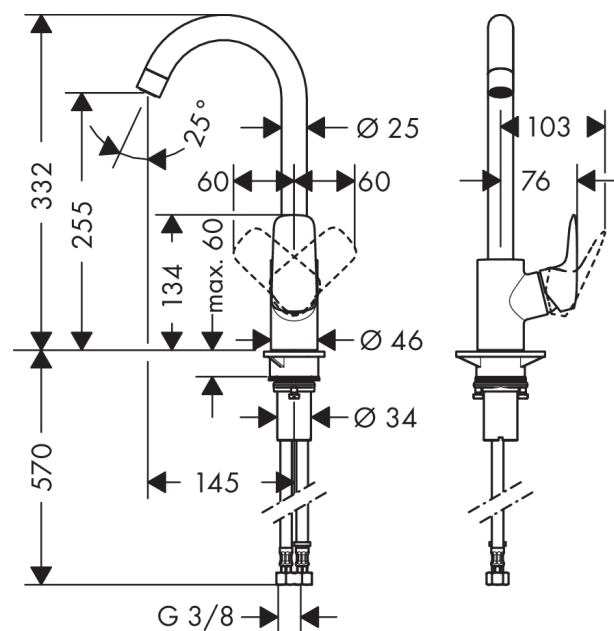

### Single lever kitchen mixer 260

Surfaces: **chrome** Article Number: **71835000**

##### product features

- ComfortZone 260
- swivel range adjustable in 3 steps 110°, 150° or 360°
- handle can be positioned on the right or left
- normal spray
- connection dimension: DN15
- flow rate 12 l/min
- ceramic cartridge
- connection type: G 3/8 connections
- suitable for continuous flow water heaters

#### Scale drawing