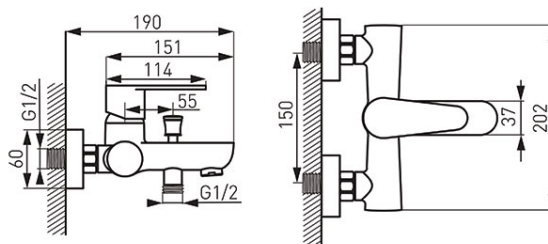

**Code: BAG1**

Algeo - Wall-mounted bath mixer

<https://www.ferrocompany.com/product-4424-BAG1.html>Individual packaging: **1, package with bar code allowing for retail sale**Collective packaging: **12**

- shower set not included
- ceramic cartridge
- automatic automatic bath/shower switch
- flow regulator M24x1
- excentric G $\frac{1}{2}$  spacing 150  $\pm$  20 mm
- chrome finishing