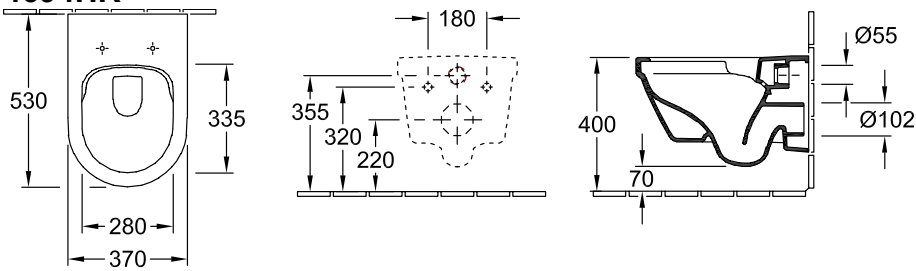

WC COMBI-PACK ARCHITECTURA

PRODUCT INFORMATION

1. POSITION

Model	4694HR
Collection	Architectura
PROJECTS	PLUS
Weight	24,7 kg
description	DirectFlush Sanitary ceramics EN 997 individual packaging materials composed of: Washdown WC DirectFlush 4694 R0 XX, WC-seat and cover with QuickRelease and SoftClosing hinges 98M9 C1 01
Flush volume	3 / 4,5 l
Installation	wall-mounted
Outlet	horizontal outlet
material	Sanitary ceramics
Leed	4
Specification texts	Architectura; Combi-Pack; DirectFlush; Sanitary ceramics; Oval; wall-mounted; Flush volume: 3 / 4,5 l; Leed: 4; EN 997; horizontal outlet; individual packaging materials

COLOURS

White Alpin	4694HR01	4062373755976
White Alpin CeramicPlus	4694HRR1	4062373755969

TECHNICAL DRAWINGS

4694HR

TECHNICAL DRAWINGS

4694HR