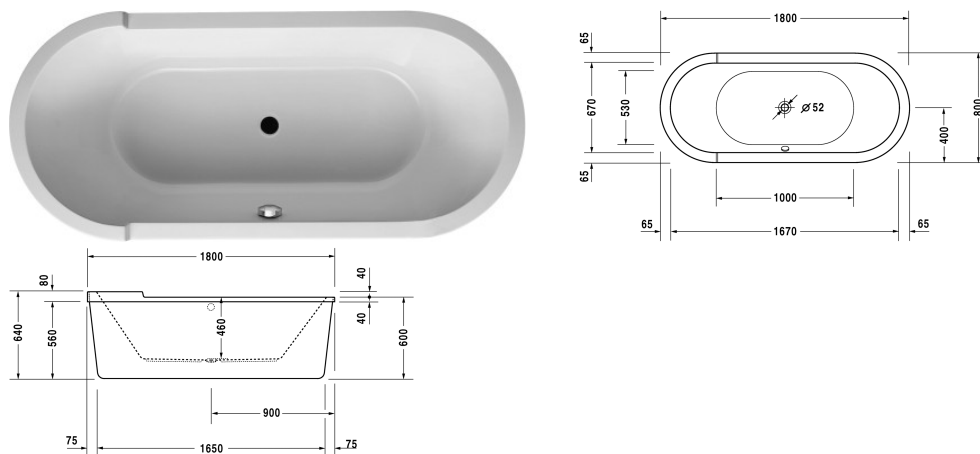

Bathtub # 700010000000000

|< 1800 mm >|

Bathtub	Dimension	Weight	Order number
oval, freestanding, with two backrest slopes, with acrylic panel and support frame, 5 mm sanitary acrylic			
<b>Colors</b>			
00 White Alpin			
<b>Variant</b>			
Basic model	1800 x 800 mm	58,000 kg	700010000000000
<b>Suitable setting</b>			
LED coloured light with remote control for bathtubs, (white - 00, chrome -10)			790840
Sound for bathtubs			791851
<b>Suitable products</b>			
Waste and overflow Quadroval chrome, with flexible hose, outlet diameter 52 mm, length of bowden cable 850 mm,			790295
Waste and overflow Quadroval with water inlet, chrome, *, with flexible hose, outlet diameter 52 mm, length of bowden cable 850 mm,			790296
Waste and overflow Quadroval with base inlet, chrome, for bathtubs, with flexible hose, **, outlet diameter 52 mm, length of bowden cable 725 mm,			791228

All drawings contain the necessary measurements which are subject to standard tolerances. They are stated in mm and are non-binding. Exact measurements, in particular for customised installation scenarios, can only be taken from the finished ceramic piece.