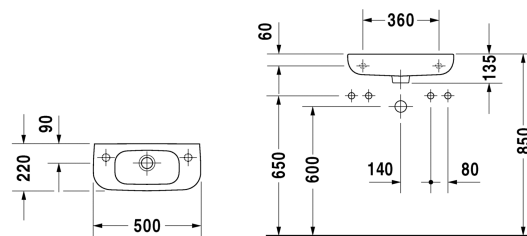

**Handrinse basin** # 07065000002 / 07065000082 / 07065000092

|< 500 mm >|

Handrinse basin	Dimension	Weight	Order number
with overflow, with tap platform, 500 mm			
<b>Colors</b>			
00 White Alpin			
<b>Variant</b>			
☒ without tap hole	500 x 220 mm	7,000 kg	07065000002
● tap hole on right side	500 x 220 mm	7,000 kg	07065000082
● tap hole on left side	500 x 220 mm	7,000 kg	07065000092

*All drawings contain the necessary measurements which are subject to standard tolerances. They are stated in mm and are non-binding. Exact measurements, in particular for customised installation scenarios, can only be taken from the finished ceramic piece.*