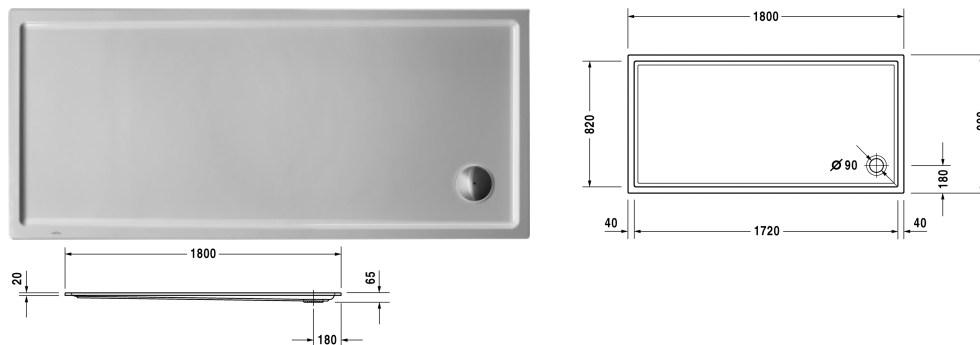

Shower tray # 72013400000000 / 72013400000001

| < 1800 mm > |

Shower tray	Dimension	Weight	Order number
rectangle, 4 mm sanitary acrylic			
Colors			
00 White Alpin			
Variant			
Shower tray	1800 x 900 mm	37,000 kg	720134000000000
Shower tray with Antislip	1800 x 900 mm	37,000 kg	720134000000001
Accessory for shower trays			
Support frame with length > 1500 mm			790105
Bathtub anchors for mounting and support of bathtubs and shower trays, 3 pieces			790103
Rubber profile for noise reduction, length: 3300 mm			790104
Outlet drain horizontal outlet			790263
Outlet drain vertical outlet			790269
Support for shower tray for # 720134			791497
Noise reduction set for acrylic shower trays Contents: noise reduction shower tray anchors, noise protection shower tray feet, bitumen pads, rubber profile # 790104			791369

All drawings contain the necessary measurements which are subject to standard tolerances. They are stated in mm and are non-binding. Exact measurements, in particular for customised installation scenarios, can only be taken from the finished ceramic piece.