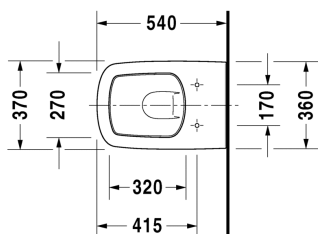

**Toilet wall mounted # 2552090000**

| &lt; 370 mm &gt; |

Toilet wall mounted	Dimension	Weight	Order number
washdown model, Durafix included, EWL class 1			
<b>Colors</b>			
00 White Alpin			
<b>Variant</b>			
▲ 4,5 l	370 x 540 mm	23,000 kg	2552090000
Sanitary ceramics with the special WonderGliss surface finish will remain clean and attractive-looking for a long time to come. When ordering WonderGliss please add a "1" as eleventh digit to the model number.			
<b>Accessory</b>			
Toilet seat and cover hinges stainless steel, without soft closure		2,600 kg	006371
Toilet seat and cover hinges stainless steel, with soft closure, removable		2,800 kg	006379
Toilet seat and cover with lateral reinforcement and extended hinge shaft, hinges stainless steel, without soft closure		2,900 kg	002061
Fixing for wall mounted bidet and wall mounted toilet	Ø 12 x 180 mm	0,200 kg	006500
Noise reduction gasket for wall mounted toilet		0,300 kg	005064
<b>Suitable products</b>			
Toilet seat and cover hinges stainless steel, without soft closure,			006371
Toilet seat and cover hinges stainless steel, with soft closure, removable,			006379
Toilet seat and cover with lateral reinforcement and extended hinge shaft, hinges stainless steel, without soft closure,			002061

All drawings contain the necessary measurements which are subject to standard tolerances. They are stated in mm and are non-binding. Exact measurements, in particular for customised installation scenarios, can only be taken from the finished ceramic piece.