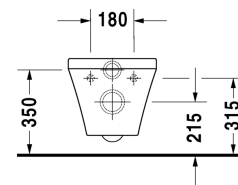

**Toilet wall mounted # 2552090000**

| &lt; 370 mm &gt; |

Toilet wall mounted	Dimension	Weight	Order number
washdown model, Durafix included, EWL class 1			
<b>Colors</b>			
00 White Alpin			
<b>Variant</b>			
▲ 4,5 l	370 x 540 mm	23,000 kg	2552090000
Sanitary ceramics with the special WonderGliss surface finish will remain clean and attractive-looking for a long time to come. When ordering WonderGliss please add a "1" as eleventh digit to the model number.			
<b>Accessory</b>			
Toilet seat and cover hinges stainless steel, without soft closure		2,600 kg	006371
Toilet seat and cover hinges stainless steel, with soft closure, removable		2,800 kg	006379
Toilet seat and cover with lateral reinforcement and extended hinge shaft, hinges stainless steel, without soft closure		2,900 kg	002061
Fixing for wall mounted bidet and wall mounted toilet	Ø 12 x 180 mm	0,200 kg	006500
Noise reduction gasket for wall mounted toilet		0,300 kg	005064
<b>Suitable products</b>			
Toilet seat and cover hinges stainless steel, without soft closure,			006371
Toilet seat and cover hinges stainless steel, with soft closure, removable,			006379
Toilet seat and cover with lateral reinforcement and extended hinge shaft, hinges stainless steel, without soft closure,			002061

All drawings contain the necessary measurements which are subject to standard tolerances. They are stated in mm and are non-binding. Exact measurements, in particular for customised installation scenarios, can only be taken from the finished ceramic piece.