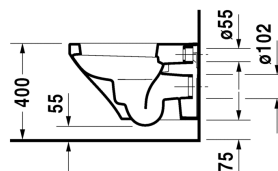

**Toilet wall mounted # 2552090000**

| &lt; 370 mm &gt; |

Toilet wall mounted	Dimension	Weight	Order number
washdown model, Durafix included, EWL class 1			
<b>Colors</b>			
00 White Alpin			
<b>Variant</b>			
▲ 4,5 l	370 x 540 mm	23,000 kg	2552090000
Sanitary ceramics with the special WonderGliss surface finish will remain clean and attractive-looking for a long time to come. When ordering WonderGliss please add a "1" as eleventh digit to the model number.			
<b>Accessory</b>			
Toilet seat and cover hinges stainless steel, without soft closure		2,600 kg	006371
Toilet seat and cover hinges stainless steel, with soft closure, removable		2,800 kg	006379
Toilet seat and cover with lateral reinforcement and extended hinge shaft, hinges stainless steel, without soft closure		2,900 kg	002061
Fixing for wall mounted bidet and wall mounted toilet	Ø 12 x 180 mm	0,200 kg	006500
Noise reduction gasket for wall mounted toilet		0,300 kg	005064
<b>Suitable products</b>			
Toilet seat and cover hinges stainless steel, without soft closure,			006371
Toilet seat and cover hinges stainless steel, with soft closure, removable,			006379
Toilet seat and cover with lateral reinforcement and extended hinge shaft, hinges stainless steel, without soft closure,			002061

All drawings contain the necessary measurements which are subject to standard tolerances. They are stated in mm and are non-binding. Exact measurements, in particular for customised installation scenarios, can only be taken from the finished ceramic piece.