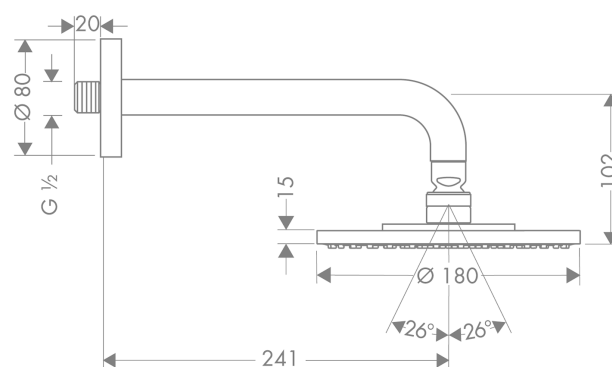

Raindance

Raindance S 180 Air 1jet overhead shower with shower arm 240 mm

Surfaces: **chrome** Article Number: **27476000**

Description

product features

- shower head size: 180 mm
- shower arm length: 240 mm
- spray type: RainAir
- flow rate RainAir spray (at 0.3 MPa): 19 l/min
- fully chrome-plated spray disc
- material spray disc: metal
- installation type: wall
- connection thread G 1/2
- connection dimension: DN15

Technology

Product image

Scale drawing

Flowchart

The consumption was measured in combination with the appropriate fittings (thermostat/mixer/in-wall valve) to reflect actual application in practice.