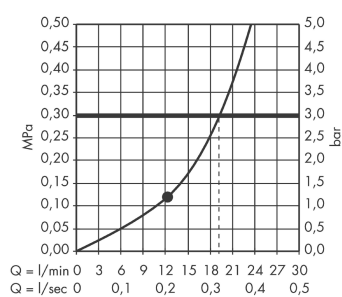

Raindance

Raindance S 180 Air 1jet overhead shower with shower arm 240 mm

Surfaces: **chrome** Article Number: **27476000**

Description

product features

- shower head size: 180 mm
- shower arm length: 240 mm
- spray type: RainAir
- flow rate RainAir spray (at 0.3 MPa): 19 l/min
- fully chrome-plated spray disc
- material spray disc: metal
- installation type: wall
- connection thread G 1/2
- connection dimension: DN15

Technology

Product image

Scale drawing

Flowchart

The consumption was measured in combination with the appropriate fittings (thermostat/mixer/in-wall valve) to reflect actual application in practice.