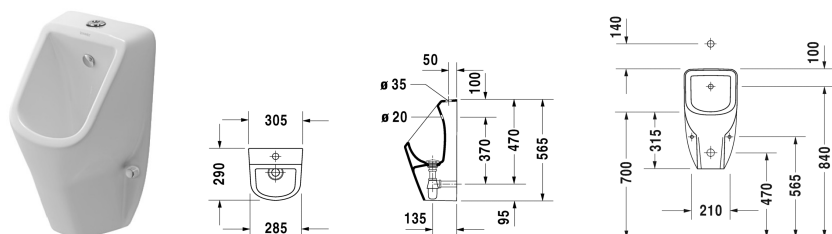

Urinal # 0828300000 / 0828300007

|< 305 mm >|

Urinal	Dimension	Weight	Order number
visible inlet, rimless			
Colors			
00 White Alpin			
Variant			
includes jet nozzle, inlet-set, waste, bottle trap Ø 32 mm and fixings, model without fly	305 x 290 mm	14,600 kg	0828300000
includes jet nozzle, inlet-set, waste, bottle trap Ø 32 mm and fixings, model with fly	305 x 290 mm	14,600 kg	0828300007

All drawings contain the necessary measurements which are subject to standard tolerances. They are stated in mm and are non-binding. Exact measurements, in particular for customised installation scenarios, can only be taken from the finished ceramic piece.