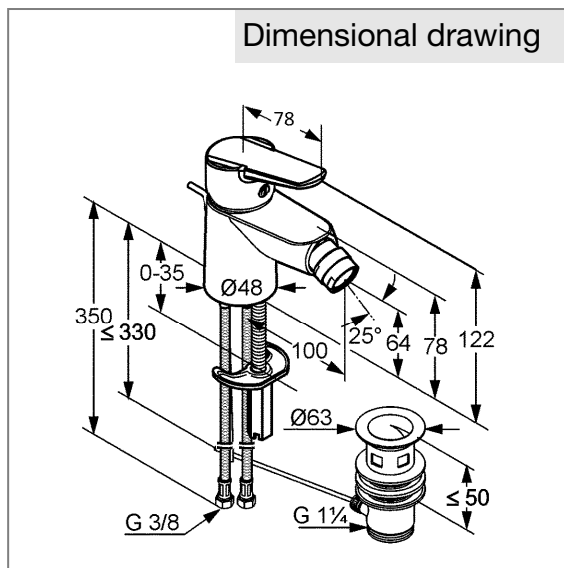

**Product:** KLUDI D-VISE single lever bidet mixer DN 10

**Ref.:** 375320590

**Product description**

single lever bidet mixer DN 10  
 solid lever  
 single hole mounted  
 flow class Z  
 ball joint eco-aerator M 24 x 1  
 ceramic cartridge with hot water safety device  
 pop up waste 1 1/4 inch  
 rapid installation set  
 flexible high pressure supply tubes 3/8 inch  
 noise level I

Finishes:  
 05 chrome

Product picture

**Advertisement**

- \* KLUDI GmbH & Co KG KLUDI D-VISE single lever bidet mixer item no. 375320590
- \*\* ceramic cartridge with hot water safety device Ø 35 mm, DIN EN 817
- \*\*\* chrome plated brass, DIN 50930-6

single lever bidet mixer, manufacturer KLUDI GmbH & Co KG KLUDI D-VISE single lever bidet mixer item no. 375320590, DN 10, chrome plated brass, ceramic cartridge with hot water safety device Ø 35 mm, solid lever, noise level DIN EN 4109 group I ≤ 20 dbA, type: single lever bidet mixer DN 10, flow class Z (max. 0,12 l/s), pop up waste 1 1/4 inch, flexible high pressure supply tubes 3/8 inch with DVGW / KIWA / WRAS / CSTB with metal body length 350 mm, nozzle projection 100 mm, nozzle height 64/78 mm, rapid installation set, ball joint eco-aerator M 24 x 1, lever projection 78 mm, overall length 122 mm, for pressure type water heater, for continuous line heater, PN 10,

Dimensional drawing

Flow rate diagram