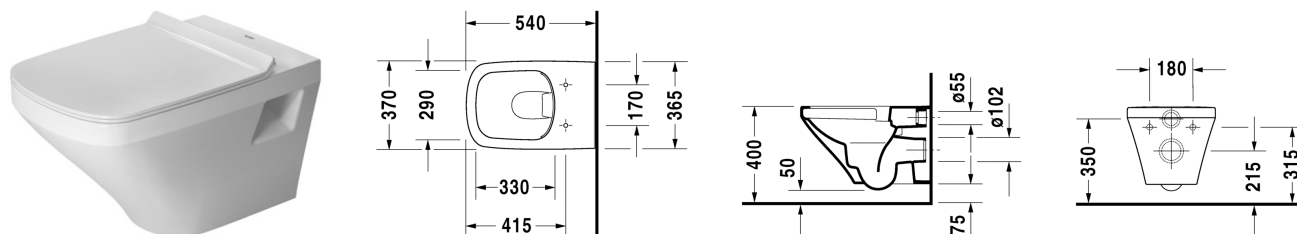

Toilet wall mounted Duravit Rimless® # 2538090000

| < 370 mm > |

Toilet wall mounted Duravit Rimless®	Dimension	Weight	Order number
rimless, washdown model, EWL class 1			
Colors			
00 White Alpin			
Variant			
♣ 4,5 l	370 x 540 mm	25,400 kg	2538090000
Sanitary ceramics with the special WonderGliss surface finish will remain clean and attractive-looking for a long time to come. When ordering WonderGliss please add a "1" as eleventh digit to the model number.			
Accessory			
Toilet seat and cover hinges stainless steel, without soft closure		2,600 kg	006371
Toilet seat and cover hinges stainless steel, with soft closure, removable		2,800 kg	006379
Toilet seat and cover with lateral reinforcement and extended hinge shaft, hinges stainless steel, without soft closure		2,900 kg	002061
Fixing for wall mounted bidet and wall mounted toilet	Ø 12 x 180 mm	0,200 kg	006500
Noise reduction gasket for wall mounted toilet		0,300 kg	005064
Suitable products			
Toilet seat and cover hinges stainless steel, without soft closure,			006371
Toilet seat and cover hinges stainless steel, with soft closure, removable,			006379
Toilet seat and cover with lateral reinforcement and extended hinge shaft, hinges stainless steel, without soft closure,			002061

All drawings contain the necessary measurements which are subject to standard tolerances. They are stated in mm and are non-binding. Exact measurements, in particular for customised installation scenarios, can only be taken from the finished ceramic piece.