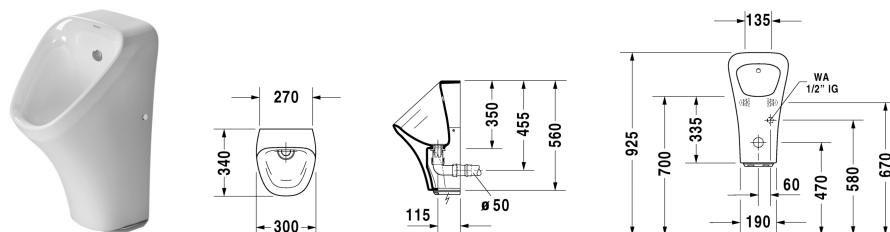

Urinal # 2806310000 / 2806310007

| < 300 mm > |

Urinal	Dimension	Weight	Order number
Electronic urinal for battery supply, rimless, concealed inlet, horizontal outlet Ø 50 mm, complete control unit, jet nozzle, inlet-set, siphon-trap and fixings included			
Colors			
00 White Alpin			
Variant			
model without fly	300 x 340 mm	16,100 kg	2806310000
model with fly	300 x 340 mm	16,100 kg	2806310007
Sanitary ceramics with the special WonderGliss surface finish will remain clean and attractive-looking for a long time to come. When ordering WonderGliss please add a "1" as eleventh digit to the model number.			
Accessory			
Air trap Spare part		0,020 kg	100342
Inspection key Spare part		0,020 kg	100344

All drawings contain the necessary measurements which are subject to standard tolerances. They are stated in mm and are non-binding. Exact measurements, in particular for customised installation scenarios, can only be taken from the finished ceramic piece.