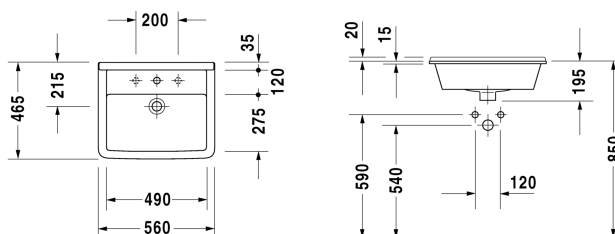

Vanity basin # 0302560000 / 0302560030

| < 560 mm > |

Vanity basin	Dimension	Weight	Order number
countertop basin, with overflow, with tap platform, 560 mm			
Colors			
00 White Alpin			
Variant			
●	560 x 460 mm	14,000 kg	0302560000
●●●	560 x 460 mm	14,000 kg	0302560030
Sanitary ceramics with the special WonderGliss surface finish will remain clean and attractive-looking for a long time to come. When ordering WonderGliss please add a "1" as eleventh digit to the model number.			
Suitable products			
Vanity unit wall-mounted 2 drawers, upper drawer including cut-out for siphon and siphon cover, countertop including one cut-out, for 1 vanity basin central, 1000 x 550 mm	1000 x 550 mm		KT6755
Vanity unit wall-mounted 2 drawers, upper drawer including cut-out for siphon and siphon cover, countertop including one cut-out, for 1 vanity basin central, 1200 x 550 mm	1200 x 550 mm		KT6756
Vanity unit wall-mounted 4 drawers, 1 countertop with one cut-out or two cut-outs, drawer beneath basin including cut-out for siphon and siphon cover, for 1 or 2 vanity basin(s), 1400 x 550 mm	1400 x 550 mm		KT6757 B/L/R
Console including drawer for vanity basin countertop including one cut-out, 1 drawer beneath console, 1 cover beneath console, 3 console supports, 1500 x 565 mm	1500 x 565 mm		DL6891 L/R
Console including drawer for vanity basin countertop including one cut-out, 1 drawer beneath console, 1 cover beneath console, 3 console supports, 1800 x 565 mm	1800 x 565 mm		DL6892 L/R
Vanity unit for console 1 pull-out compartment, compartment consists of glass dividers and 2 boxes (small/large), 800 x 548 mm	800 x 548 mm		XL6713
Vanity unit for console 1 pull-out compartment, compartment consists of glass dividers and 2 boxes (small/large), 1000 x 548 mm	1000 x 548 mm		XL6715