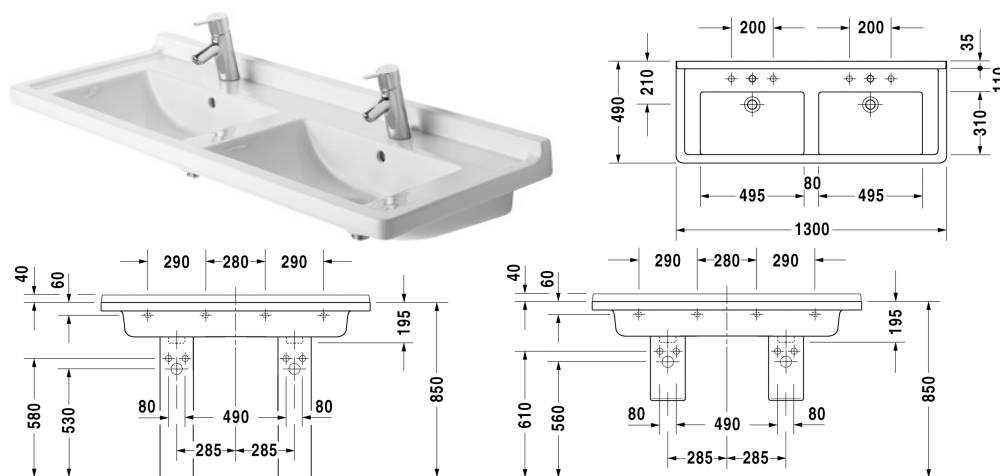

Double washbasin, double furniture washbasin # 0332130000 / 0332130030

|< 1300 mm >|

| Double washbasin, double furniture washbasin | Dimension | Weight | Order number |
|--|---------------|-----------|--------------|
| with overflow, with tap platform, 1300 mm | | | |
| Colors | | | |
| 00 White Alpin | | | |
| Variant | | | |
| ● | 1300 x 485 mm | 38,500 kg | 0332130000 |
| ● ● ● | 1300 x 485 mm | 38,500 kg | 0332130030 |
| Sanitary ceramics with the special WonderGliss surface finish will remain clean and attractive-looking for a long time to come. When ordering WonderGliss please add a "1" as eleventh digit to the model number. | | | |
| Accessory | | | |
| Pedestal for # 030065, 030060, 030055, 030410, 030480, 030470, 033213 | 150 x 210 mm | 14,000 kg | 086516 |
| Siphon cover for # 030065, 030060, 030055, 030410, 030480, 030470, 033213 | 170 x 285 mm | 8,100 kg | 086515 |
| Space saving siphon | 1 1/4" mm | 0,400 kg | 005073 |
| Suitable products | | | |
| Pedestal for # 030065, 030060, 030055, 030410, 030480, 030470, 033213, 150 x 210 mm | 150 x 210 mm | | 086516 |
| Siphon cover for # 030065, 030060, 030055, 030410, 030480, 030470, 033213, 170 x 285 mm | 170 x 285 mm | | 086515 |
| Vanity unit wall-mounted 1 box drawer with siphon cut-out and cover, for Starck 3 # 033213, 1200 x 465 mm | 1200 x 465 mm | | KT6666 |