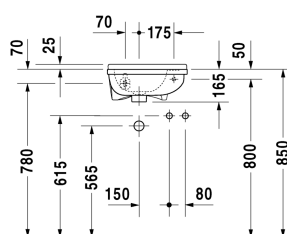

Handrinse basin # 0751400000

| < 400 mm > |

Handrinse basin	Dimension	Weight	Order number
with overflow, with tap platform, tap hole on right side, fixings included, 400 mm			
Colors			
00 White Alpin			
Variant			
●	400 x 260 mm	7,900 kg	0751400000
Sanitary ceramics with the special WonderGliss surface finish will remain clean and attractive-looking for a long time to come. When ordering WonderGliss please add a "1" as eleventh digit to the model number.			
Accessory			
Push-open waste		0,350 kg	005052

All drawings contain the necessary measurements which are subject to standard tolerances. They are stated in mm and are non-binding. Exact measurements, in particular for customised installation scenarios, can only be taken from the finished ceramic piece.