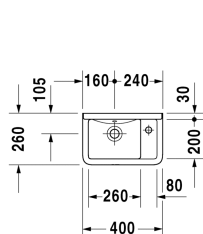

Handrinse basin # 0751400000

| < 400 mm > |

Handrinse basin	Dimension	Weight	Order number
with overflow, with tap platform, tap hole on right side, fixings included, 400 mm			
Colors			
00 White Alpin			
Variant			
●	400 x 260 mm	7,900 kg	0751400000
Sanitary ceramics with the special WonderGliss surface finish will remain clean and attractive-looking for a long time to come. When ordering WonderGliss please add a "1" as eleventh digit to the model number.			
Accessory			
Push-open waste		0,350 kg	005052

All drawings contain the necessary measurements which are subject to standard tolerances. They are stated in mm and are non-binding. Exact measurements, in particular for customised installation scenarios, can only be taken from the finished ceramic piece.