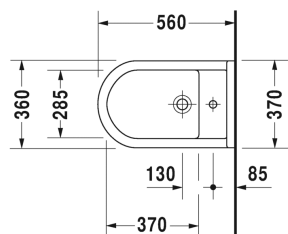

Bidet floor standing # 2230100000

| < 360 mm > |

Bidet floor standing	Dimension	Weight	Order number
with overflow, with tap platform, fixings included			
Colors			
00 White Alpin			
Variant			
	360 x 560 mm	24,200 kg	2230100000
Sanitary ceramics with the special WonderGliss surface finish will remain clean and attractive-looking for a long time to come. When ordering WonderGliss please add a "1" as eleventh digit to the model number.			

All drawings contain the necessary measurements which are subject to standard tolerances. They are stated in mm and are non-binding. Exact measurements, in particular for customised installation scenarios, can only be taken from the finished ceramic piece.