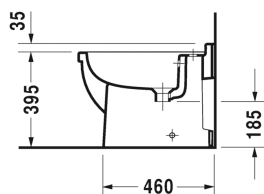

Bidet floor standing # 2230100000

| < 360 mm > |

Bidet floor standing	Dimension	Weight	Order number
with overflow, with tap platform, fixings included			
Colors			
00 White Alpin			
Variant			
	360 x 560 mm	24,200 kg	2230100000
Sanitary ceramics with the special WonderGliss surface finish will remain clean and attractive-looking for a long time to come. When ordering WonderGliss please add a "1" as eleventh digit to the model number.			

All drawings contain the necessary measurements which are subject to standard tolerances. They are stated in mm and are non-binding. Exact measurements, in particular for customised installation scenarios, can only be taken from the finished ceramic piece.