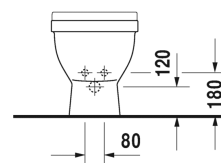

Bidet floor standing # 2230100000

| < 360 mm > |

Bidet floor standing	Dimension	Weight	Order number
with overflow, with tap platform, fixings included			
Colors			
00 White Alpin			
Variant			
	360 x 560 mm	24,200 kg	2230100000
Sanitary ceramics with the special WonderGliss surface finish will remain clean and attractive-looking for a long time to come. When ordering WonderGliss please add a "1" as eleventh digit to the model number.			

All drawings contain the necessary measurements which are subject to standard tolerances. They are stated in mm and are non-binding. Exact measurements, in particular for customised installation scenarios, can only be taken from the finished ceramic piece.