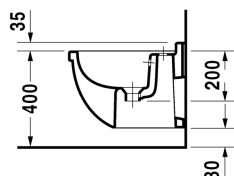

Bidet wall mounted Compact # 2231150000

| < 360 mm > |

Bidet wall mounted Compact	Dimension	Weight	Order number
with overflow, with tap platform			
Colors			
00 White Alpin			
Variant			
	360 x 475 mm	17,700 kg	2231150000
Sanitary ceramics with the special WonderGliss surface finish will remain clean and attractive-looking for a long time to come. When ordering WonderGliss please add a "1" as eleventh digit to the model number.			
Accessory			
Fixing for wall mounted bidet and wall mounted toilet	Ø 12 x 180 mm	0,200 kg	006500

All drawings contain the necessary measurements which are subject to standard tolerances. They are stated in mm and are non-binding. Exact measurements, in particular for customised installation scenarios, can only be taken from the finished ceramic piece.