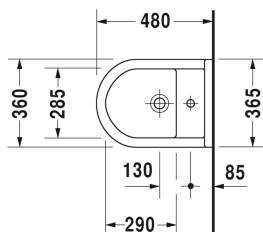

Bidet wall mounted Compact # 2231150000

| < 360 mm > |

Bidet wall mounted Compact	Dimension	Weight	Order number
with overflow, with tap platform			
Colors			
00 White Alpin			
Variant			
	360 x 475 mm	17,700 kg	2231150000
Sanitary ceramics with the special WonderGliss surface finish will remain clean and attractive-looking for a long time to come. When ordering WonderGliss please add a "1" as eleventh digit to the model number.			
Accessory			
Fixing for wall mounted bidet and wall mounted toilet	Ø 12 x 180 mm	0,200 kg	006500

All drawings contain the necessary measurements which are subject to standard tolerances. They are stated in mm and are non-binding. Exact measurements, in particular for customised installation scenarios, can only be taken from the finished ceramic piece.