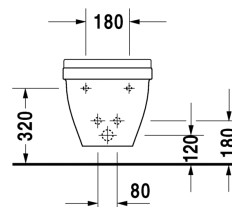

Bidet wall mounted Compact # 2231150000

| < 360 mm > |

Bidet wall mounted Compact	Dimension	Weight	Order number
with overflow, with tap platform			
Colors			
00 White Alpin			
Variant			
	360 x 475 mm	17,700 kg	2231150000
Sanitary ceramics with the special WonderGliss surface finish will remain clean and attractive-looking for a long time to come. When ordering WonderGliss please add a "1" as eleventh digit to the model number.			
Accessory			
Fixing for wall mounted bidet and wall mounted toilet	Ø 12 x 180 mm	0,200 kg	006500

All drawings contain the necessary measurements which are subject to standard tolerances. They are stated in mm and are non-binding. Exact measurements, in particular for customised installation scenarios, can only be taken from the finished ceramic piece.